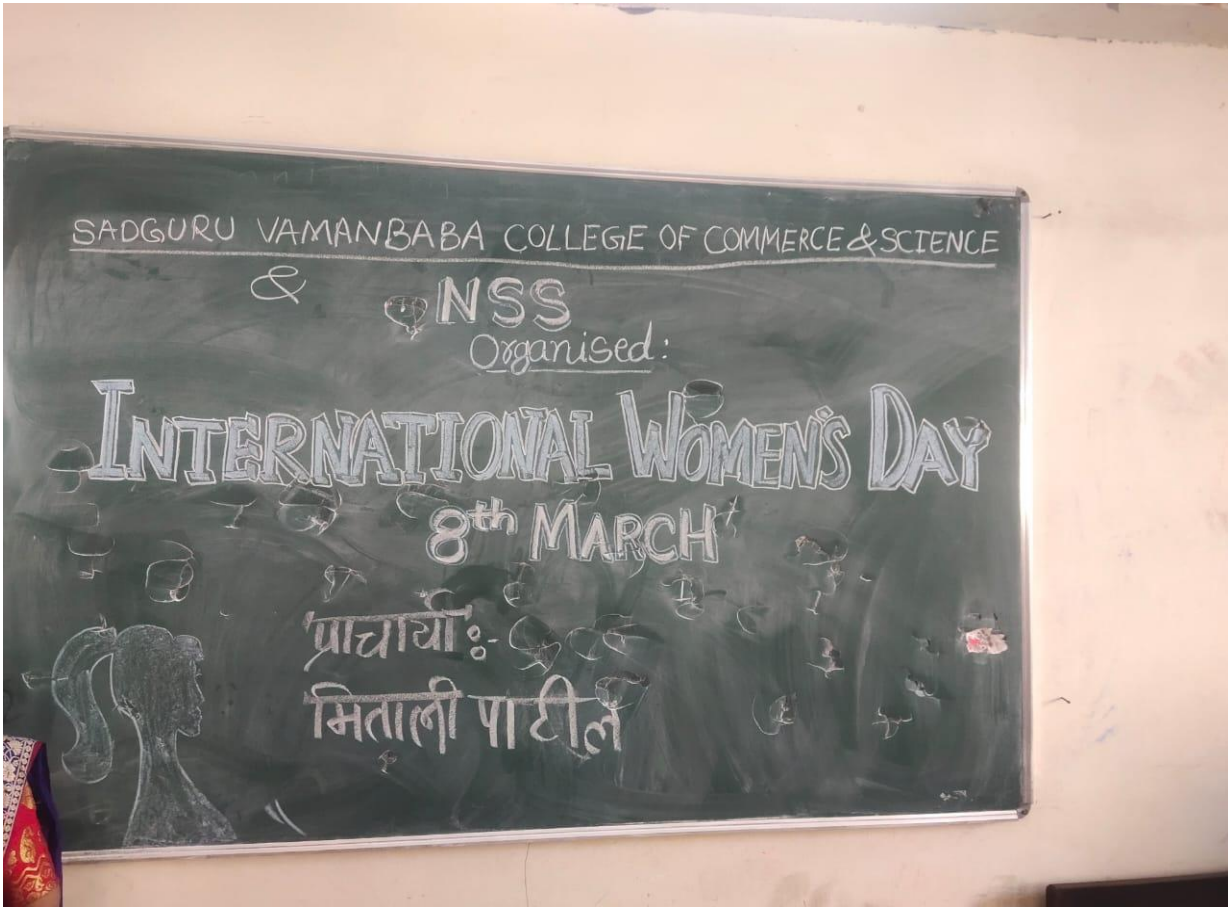

Kamalgauri Hiru Patil Shikshan Sanstha's
SADGURU VAMANBABA COMMERCE AND SCIENCE COLLEGE

(Affiliated to University of Mumbai)

Plot no. 29, Sector 11, Talaja, Phase-1 Navi Mumbai-410208

College Code: 922 / Web: svaccollege.co.in / Ph.02265281100/8976770100