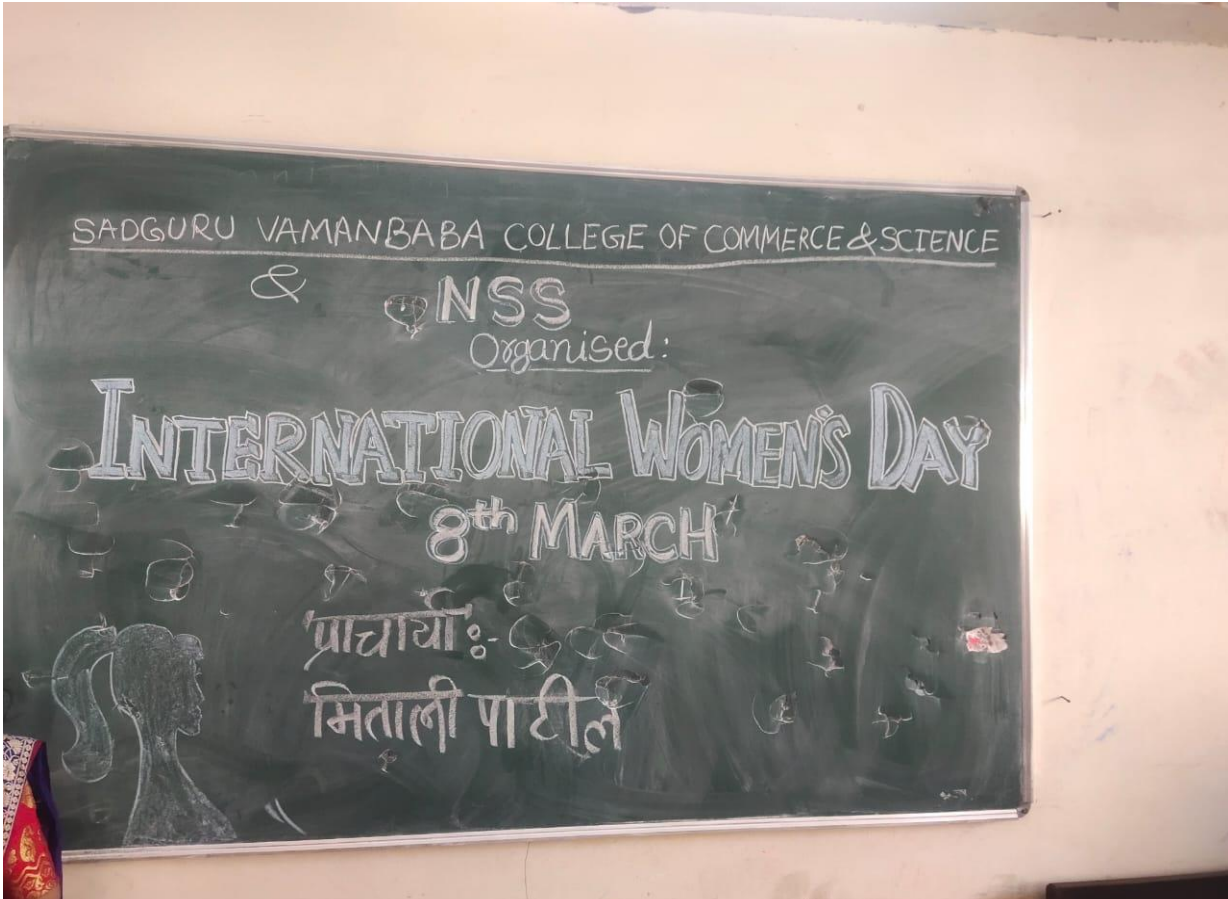

Kamalgauri Hiru Patil Shikshan Sanstha's
SADGURU VAMANBABA COMMERCE AND SCIENCE COLLEGE

(Affiliated to University of Mumbai)

Plot no. 29, Sector 11, Talaja, Phase-1 Navi Mumbai-410208

College Code: 922 / Web: svaccollege.co.in / Ph.02265281100/8976770100

2018-2019

Title : Number of Extension and Outreach Programs conducted by the institution through N.S.S. department during year 2018-2019.

1. Awareness on Women Empowerment
2. Swachh Bharat Abhiyan
3. Gandhi Jayanti
4. Chatrapati Shivaji Maharaj Jayanti
5. Babasaheb Ambedkar Jayanti

Followed with images:-